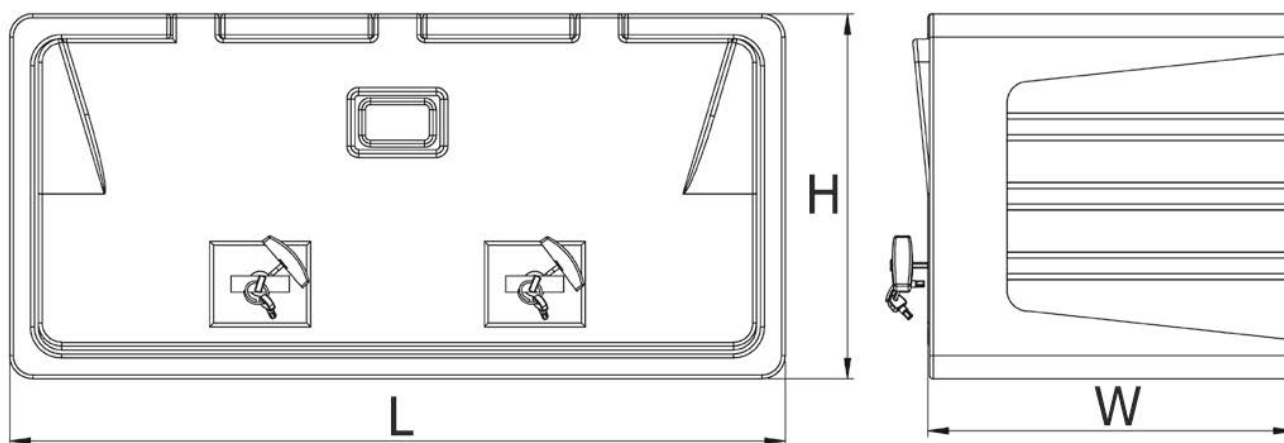

TRUCK & TRAILER BODY PARTS

PLASTIC TOOL BOX

TRAILER BODY PARTS/ PLASTIC TOOL BOX

CODE/KOD	CAPACITY/HACIM	W	L	H
PTB.60SM	60 Lt.	320	600	300
PTB.40S	40 Lt.	380	400	390
PTB.50S	50 Lt.	370	480	390
PTB.60S	60 Lt.	460	580	460
PTB.80S	80 Lt.	480	800	500
PTB.100S	100 Lt.	500	1000	500